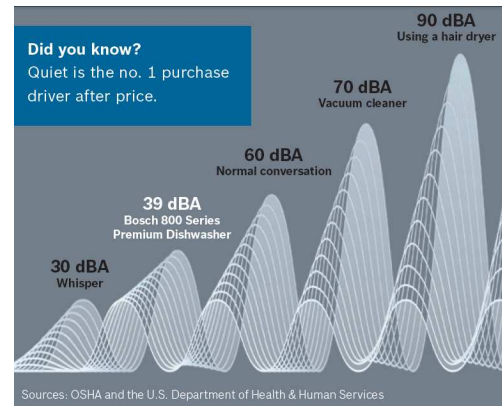

The Quietest dishwasher brand in the U.S.¹

With models as low as 39 dBA, Bosch is the quietest dishwasher brand in the U.S.¹ To reach these new heights of silence, Bosch engineers approached noise reduction from every angle, incorporating 18 unique sound-reducing technologies.

¹Based on an average of sound ratings for 24" full-size stainless steel tub dishwashers contained in major brands' websites. Major brands defined as TraQline Top 5 Market Share, June 2016.

Bosch Dishwasher Step-Up Guide

Find a complete dishwasher assortment on www.bosch-home.com/us