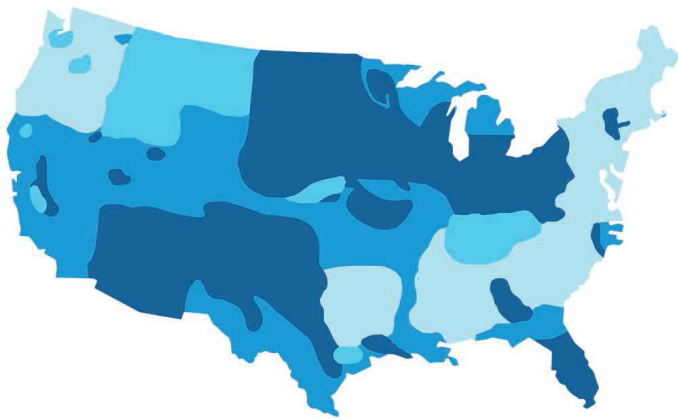

Very hard
(10+ GPG)

Hard
(7-10.5 GPG)

Moderately hard
(3.5-7 GPG)

Slightly hard
(<3.5 GPG)

Models

300 Series:

SHXM63WS5N

18" & 24" ADA-