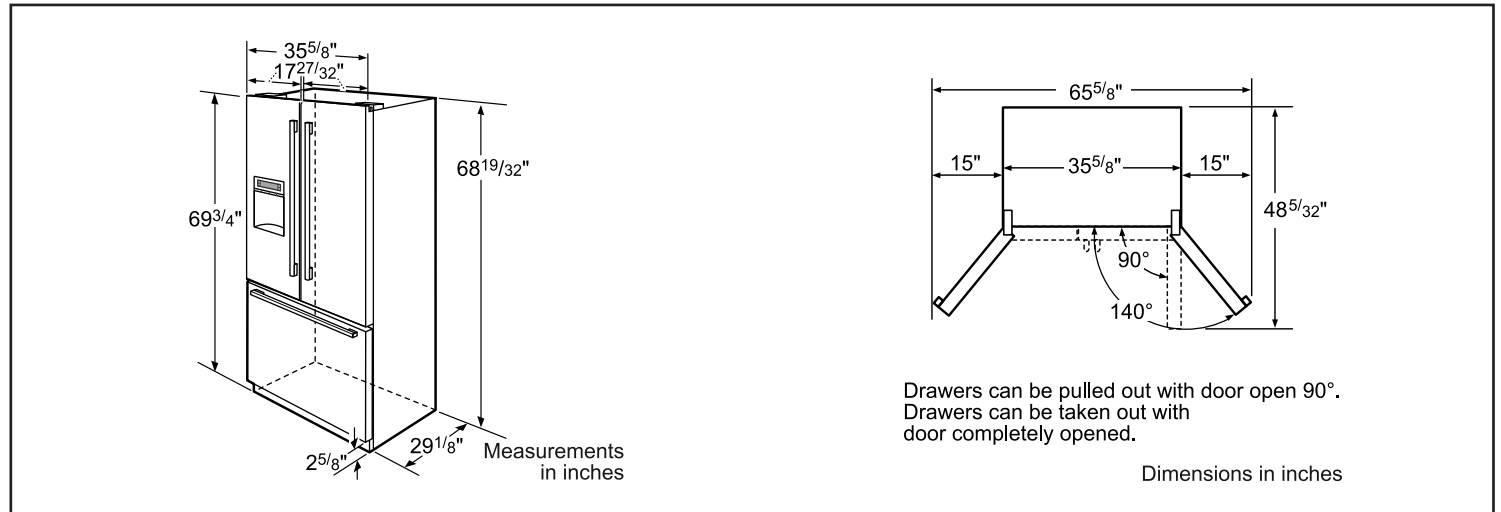

36" French Door Bottom-Freezer

800 Series – Stainless Steel B26FT80SNS

Installation Details

For help and assistance with Bosch accessories please visit: www.bosch-eshop.com/eshop/bosch/us or call 1-800-944-2904 Mon-Fri 5am to 6pm PST Sat 6am to 3pm PST

Notes: All height, width and depth dimensions are shown in inches. BSH reserves the absolute and unrestricted right to change product materials and specifications, at any time, without notice. Consult the product's installation instructions for final dimensional data and other details prior to making cutout. Applicable product warranty can be found in accompanying product literature or you may contact your account manager for further details.

Warranties: Bosch warrants that the Product is free from defects in materials and workmanship for a period of three hundred and sixty-five (365) days from the date of purchase. The foregoing timeline begins to run upon the date of purchase, and shall not be stalled, tolled, extended, or suspended, for any reason whatsoever. This Product is also warranted to be free from cosmetic defects in material and workmanship (such as scratches of stainless steel, paint/porcelain blemishes, chip, dents, or other damage) to the finish of the Product, for a period of thirty (30) days from the date of purchase or closing date for new construction. This cosmetic warranty excludes slight color variations due to inherent differences in painted and porcelain parts, as well as differences caused by kitchen lighting, product location, or other similar factors. This cosmetic warranty specifically excludes any display, floor, "As Is", or "B" stock appliances.

For more information on our entire line of products, go to www.bosch-home.com/us or call 1-800-944-2904

© BSH Home Appliances Corporation. All rights reserved. Bosch is a registered trademark of Robert Bosch GmbH.