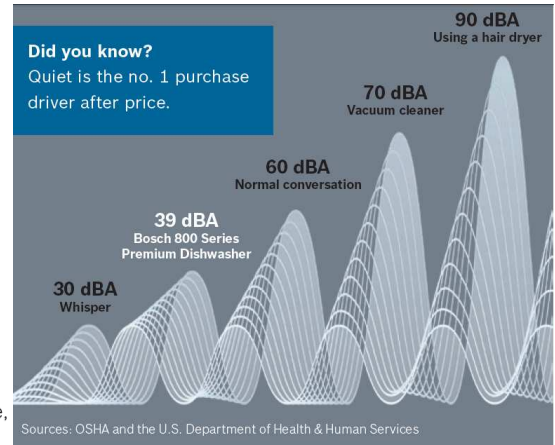

The Quietest dishwasher brand in the U.S.¹

With models as low as 39 dBA, Bosch is the quietest dishwasher brand in the U.S.¹ To reach these new heights of silence, Bosch engineers approached noise reduction from every angle, incorporating 18 unique sound-reducing technologies.

¹Based on an average of sound ratings for 24" full-size stainless steel tub dishwashers contained in major brands' websites. Major brands defined as TraQline Top 5 Market Share, June 2016.

Bosch Dishwasher Step-Up Guide

Find a complete dishwasher assortment on Sears.com/Bosch.