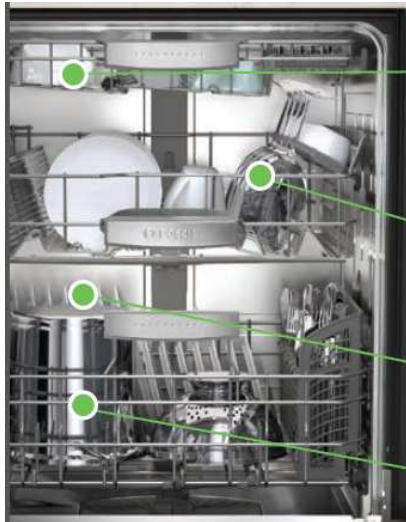

New Third Rack Dishwashers

Introducing the all new Bosch dishwasher collection, featuring 3rd racks across all 300, 500, 800 Series models, adding 30% more loading area without sacrificing it elsewhere.

- Accommodates larger, deeper items like 6" x 2.5" cereal bowls.
- Angled to allow for 9" wine glass in upper rack.
- Fits dinner plates up to 11.5"*.
  *When upper rack is tilted using RackMatic® function
- Frees up space below for larger items like stock pots.

With the industry's largest 3rd rack loading capacity,¹ MyWay™ frees up more room in the bottom rack for larger items like pots, colanders and baking sheets.

¹ Vs. major brands with 3rd rack. Major brands defined as TraQline Top 10 Market Share, June 2016.