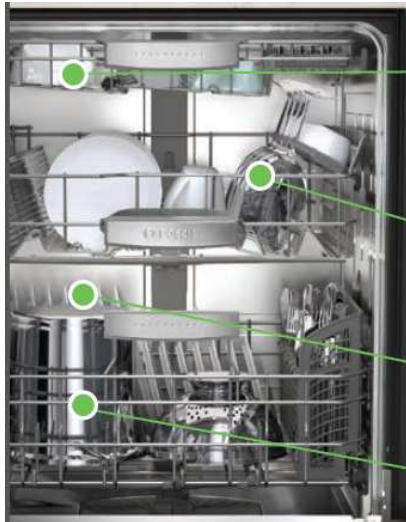

This Month: New Third Rack Dishwashers

Introducing the all new Bosch dishwasher collection, featuring 3rd racks across all 300, 500, 800 Series models, adding 30% more loading area without sacrificing it elsewhere.

- Accommodates larger, deeper items like 6" x 2.5" cereal bowls.
- Angled to allow for 9" wine glass in upper rack.
- Fits dinner plates up to 11.5".
- Frees up space below for larger items like stock pots.