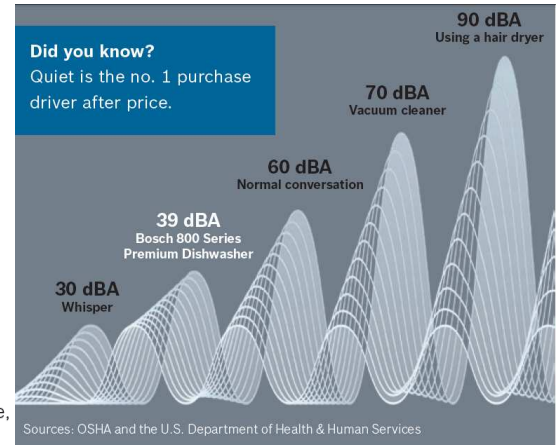

The Quietest dishwasher brand in the U.S.¹

With models as low as 39 dBA, Bosch is the quietest dishwasher brand in the U.S.¹ To reach these new heights of silence, Bosch engineers approached noise reduction from every angle, incorporating 18 unique sound-reducing technologies.

¹Based on an average of sound ratings for 24" full-size stainless steel tub dishwashers contained in major brands' websites. Major brands defined as TraQline Top 5 Market Share, June 2016.

Bosch Dishwasher Step-Up Guide

Find a complete dishwasher assortment on Sears.com/Bosch.