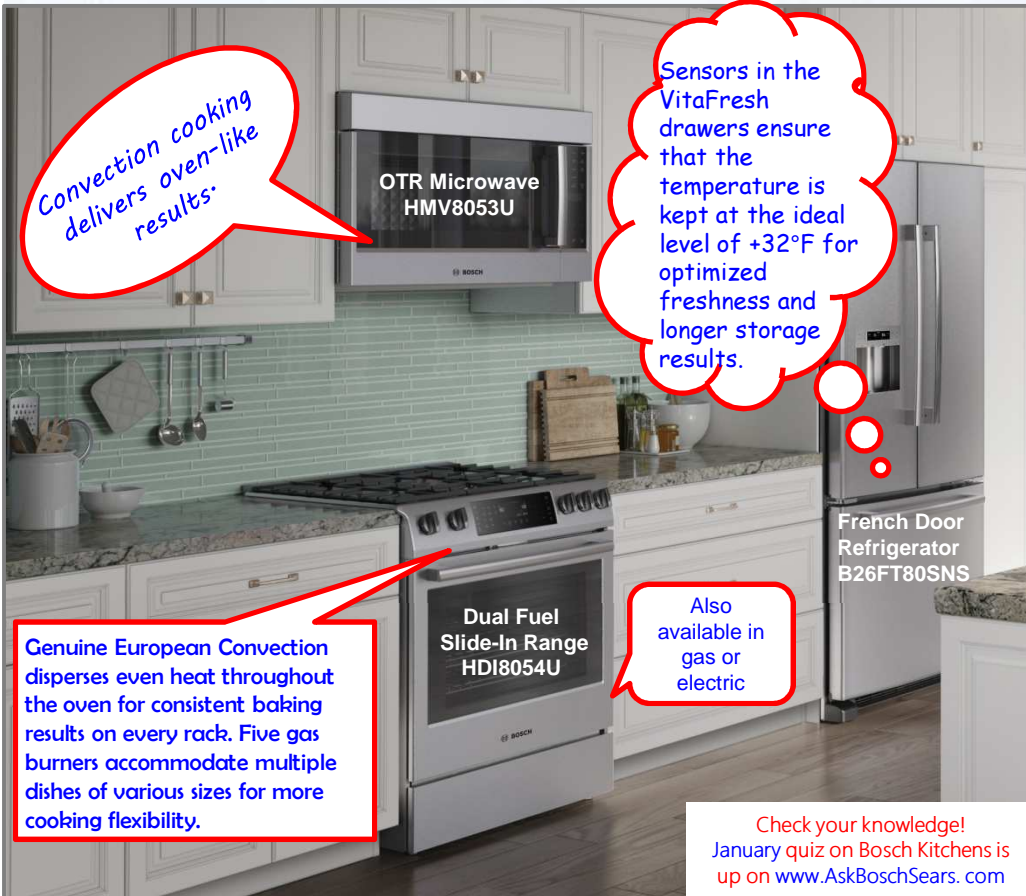

New year. New kitchen. Why sell a Bosch kitchen suite in 2017?

Convection cooking delivers oven-like results.

Sensors in the VitaFresh drawers ensure that the temperature is kept at the ideal level of +32°F for optimized freshness and longer storage results.

Expandable wings on our flexible 3rd rack adds 30% more loading capacity and provide extra height to fit ramekins, measuring cups and extra large utensils

40 dBA: Quietest dishwasher brand

RackMatic® offers 3 height levels, for 9 possible rack positions.