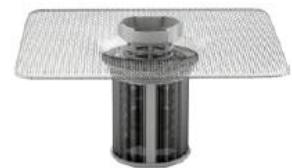

Testing

At our factories, assuring quality means a lot more than checking off a box.

Quality Checks

Not just good, but great. Every dishwasher must pass 485 rigorous quality checks before leaving our factory.

Water-Tested

As the brand that runs every dishwasher with water before shipping, we have to ensure that our units successfully run prior to getting to your home. Water spots in your brand new Bosch are proof that your unit passed the test!