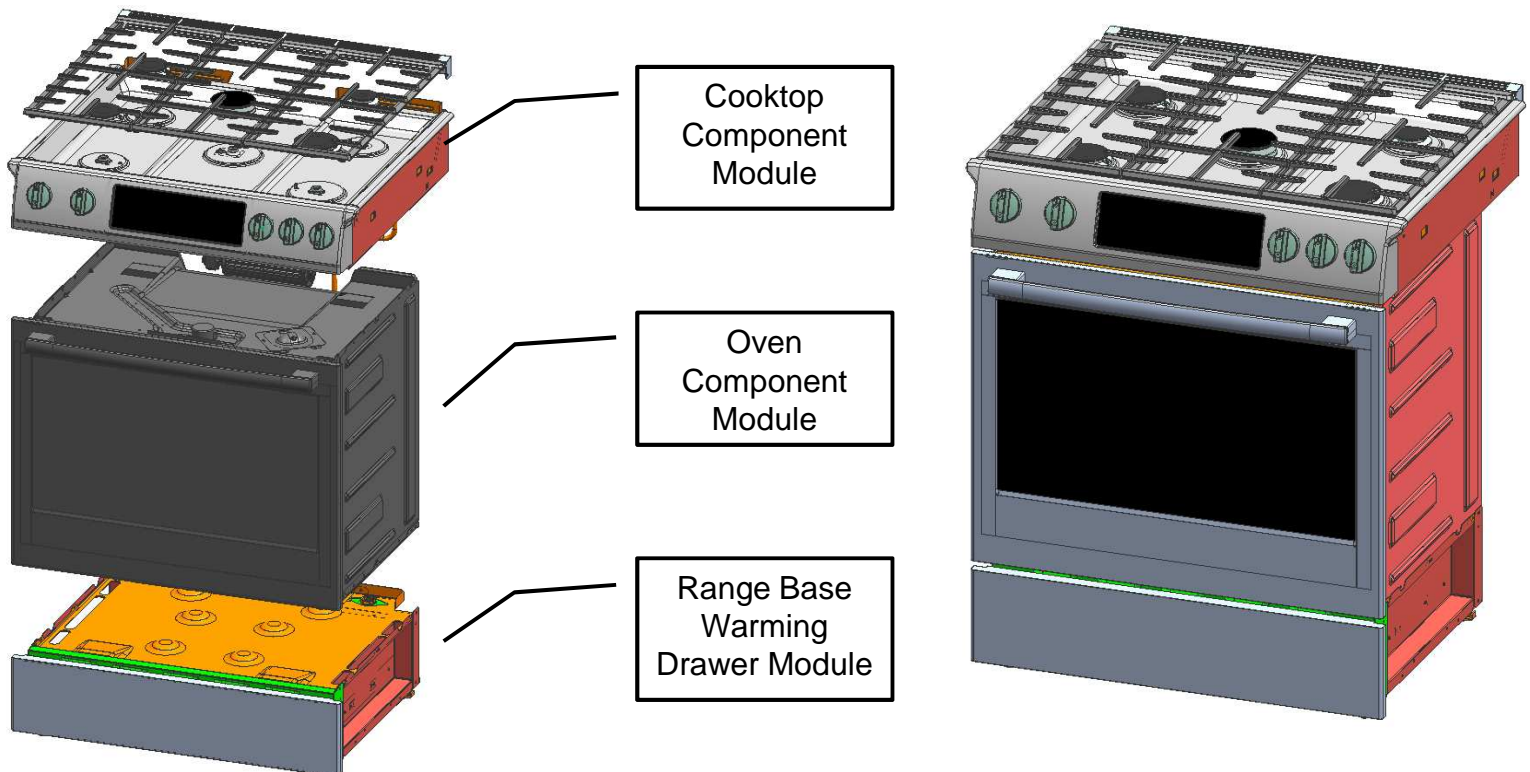

For any additional questions on Bosch slide-in ranges, please contact our product specialists through our sales support website: www.askboschsears.com Live Chat: Mon-Fri 8:30AM to 5:30PM EST Outside of chat hours? Submit a question and receive a response within 24 Hours.