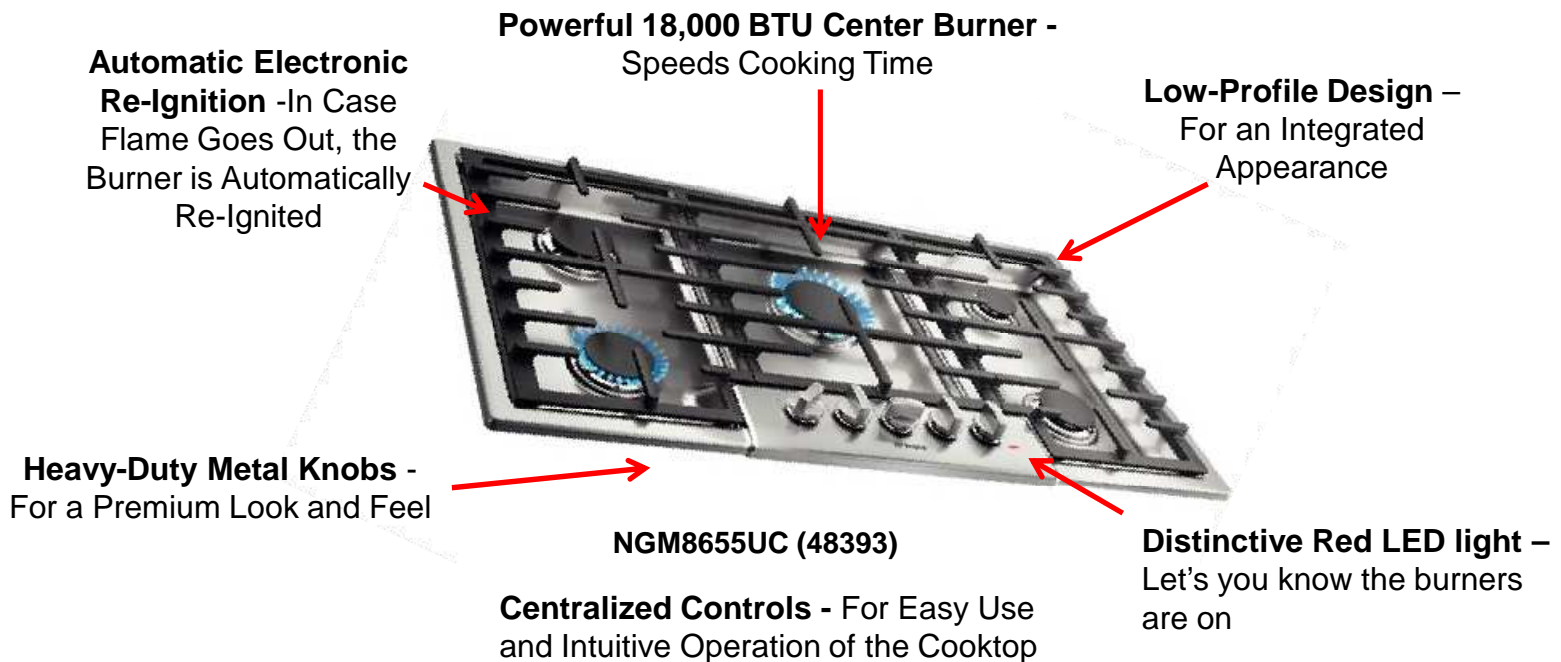

### Bosch 36" Five Burner Gas Cooktop....

**Engineered to perform precisely, Bosch gas cooktops offer burners with high heat and low simmer options for optimal cooking flexibility.**

From the sleek European design of our easy-to-clean grates, to the quality of our die-cast metal knobs, Bosch gas cooktops are a premium upgrade for any kitchen.